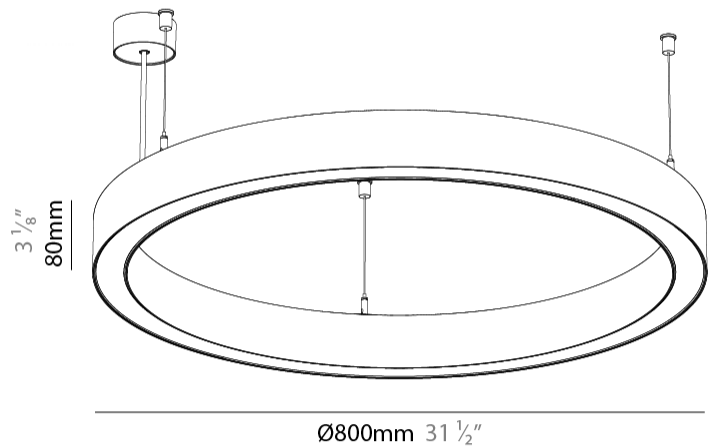

1. To build a product code in our configurator select the specify button on the base model # product page
2. To build a manual product code on this datasheet choose from the options listed below in blue font and add the suffix to the base model #

GENERAL

Series: Glorious
Subseries: Glorious 45
Partner: Prolicht
Division: Architectural
Installation: Suspension
Product Type: Pendant
Mounting Location: Ceiling
Light Distribution: Direct

PHYSICAL

Shape: Round
Diameter (mm): 800
Diameter (in): 31 1/2
Height (mm): 76
Height (in): 3
Weight (kg): 5
Diffuser: [PMMA - Opal / Microprism / Clear Microprism](#)
Fixture Finish: [SSR / BKV / CWI / CRY / HAB / UFT / ITA / RUA / FTG / MYG / LOD / PUS / FRO / FUP / KIA / POP / BLS / SPG / MEY / GOH / CHC / COM / ABZ / JAG / OBR / MOS / ROR](#)
Fixture Material: [PMMA / Aluminum](#)
Cable Details: [2000mm/78 3/4" or 6000mm/236 1/4" Cable Transparent](#)

ELECTRICAL

Lamp Type: LED
Input Wattage (W): 25.1
Total Output Wattage (W): 22.7
Dimming: Non-Dimmable
Driver Included: Yes
Driver Location: Integrated
Driver Type: Constant Current - Universal
Driver Class: Class 2
Input Voltage (V): 120 - 277

LED

Color Temperature (°K): [2700 / 3000 / 3500 / 4000](#)
Max. Delivered Lumen (lm): Max 3018
Nominal Lumen (lm): Max 4246
CRI: >90 CRI
Lamp Life (hrs): 50000

OPTICAL

Adjustability: Fixed

RATINGS AND CERTIFICATIONS

Certified By: Certified for North American Standards
IP rating: IP40