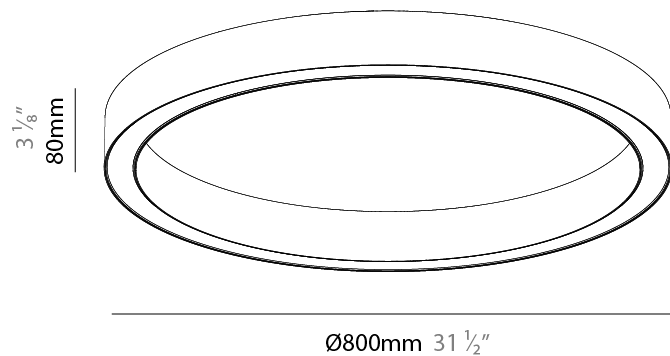

A3D414-HE-

base number   Color   Finishes   Diffuser
Temperature   (Diamond)   Options

1. To build a product code in our configurator select the specify button on the base model # product page
2. To build a manual product code on this datasheet choose from the options listed below in blue font and add the suffix to the base model #

GENERAL

Series: Glorious
Subseries: Glorious 45
Partner: Prolicht
Division: Architectural
Installation: Surface
Product Type: Ceiling Surface
Mounting Location: Ceiling
Light Distribution: Direct

PHYSICAL

Shape: Round
Diameter (mm): 800
Diameter (in): 31 1/2
Height (mm): 76
Height (in): 3
Weight (kg): 4
Diffuser: [PMMA - Opal / Microprism / Clear Microprism](#)
Fixture Finish: [SSR / BKV / CWI / CRY / HAB / UFT / ITA / RUA / FTG / MYG / LOD / PUS / FRO / FUP / KIA / POP / BLS / SPG / MEY / GOH / CHC / COM / ABZ / JAG / OBR / MOS / ROR](#)
Fixture Material: [PMMA / Aluminum](#)

ELECTRICAL

Lamp Type: LED
Input Wattage (W): 25.1
Total Output Wattage (W): 22.8
Dimming: Non-Dimmable
Driver Included: Yes
Driver Location: Integrated
Driver Type: Constant Current - Universal
Driver Class: Class 2
Input Voltage (V): 120 - 277

LED

[Color Temperature (°K): 2700 / 3000 / 3500 / 4000](#)
Max. Delivered Lumen (lm): Max 3018
Nominal Lumen (lm): Max 4246
CRI: >90 CRI
Lamp Life (hrs): 50000

OPTICAL

Adjustability: Fixed

RATINGS AND CERTIFICATIONS

Certified By: Certified for North American Standards
IP rating: IP40

PROJECT
TYPE
SPECIFIER
QUANTITY
DATE