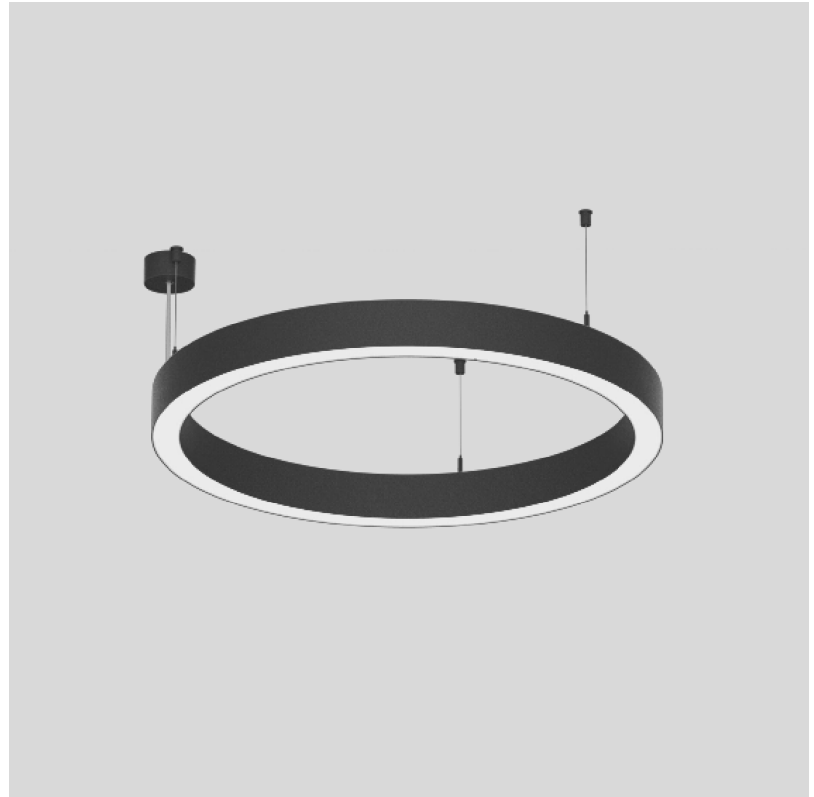

1. To build a product code in our configurator select the specify button on the base model # product page
2. To build a manual product code on this datasheet choose from the options listed below in blue font and add the suffix to the base model #

GENERAL

Series: Glorious
Subseries: Glorious 45
Partner: Prolicht
Division: Architectural
Installation: Suspension
Product Type: Pendant
Mounting Location: Ceiling
Light Distribution: Direct

PHYSICAL

Shape: Round
Diameter (mm): 800
Diameter (in): 31 1/2
Height (mm): 76
Height (in): 3
Weight (kg): 5
Diffuser: [PMMA - Opal / Microprism / Clear Microprism](#)
Fixture Finish: [SSR / BKV / CWI / CRY / HAB / UFT / ITA / RUA / FTG / MYG / LOD / PUS / FRO / FUP / KIA / POP / BLS / SPG / MEY / GOH / CHC / COM / ABZ / JAG / OBR / MOS / ROR](#)
Fixture Material: [PMMA / Aluminum](#)
Cable Details: [2000mm/78 3/4" or 6000mm/236 1/4" Cable Transparent](#)

ELECTRICAL

Lamp Type: LED
Input Wattage (W): 25.1
Total Output Wattage (W): 22.7
Dimming: Non-Dimmable
Driver Included: Yes
Driver Location: Integrated
Driver Type: Constant Current - Universal
Driver Class: Class 2
Input Voltage (V): 120 - 277

LED

Color Temperature (°K): [2700 / 3000 / 3500 / 4000](#)
Max. Delivered Lumen (lm): Max 3018
Nominal Lumen (lm): Max 4246
CRI: >90 CRI
Lamp Life (hrs): 50000

OPTICAL

Adjustability: Fixed

RATINGS AND CERTIFICATIONS

Certified By: Certified for North American Standards
IP rating: IP40